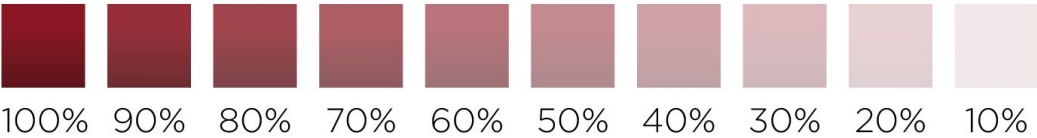

C. Logo Usage

D. Logo Usage

05

BRAND COLOR

COLOR GENERAL

COLOR SOLIDE

COLOR NEGATIVE & POSITIVE

GRADIENT

GRADIENT

07

PRIMARY BRAND COLOR

RED

PANTONE
#8a1825

FOR WEB USE

R: 138 G: 24 B: 37

FOR PRINTING USE