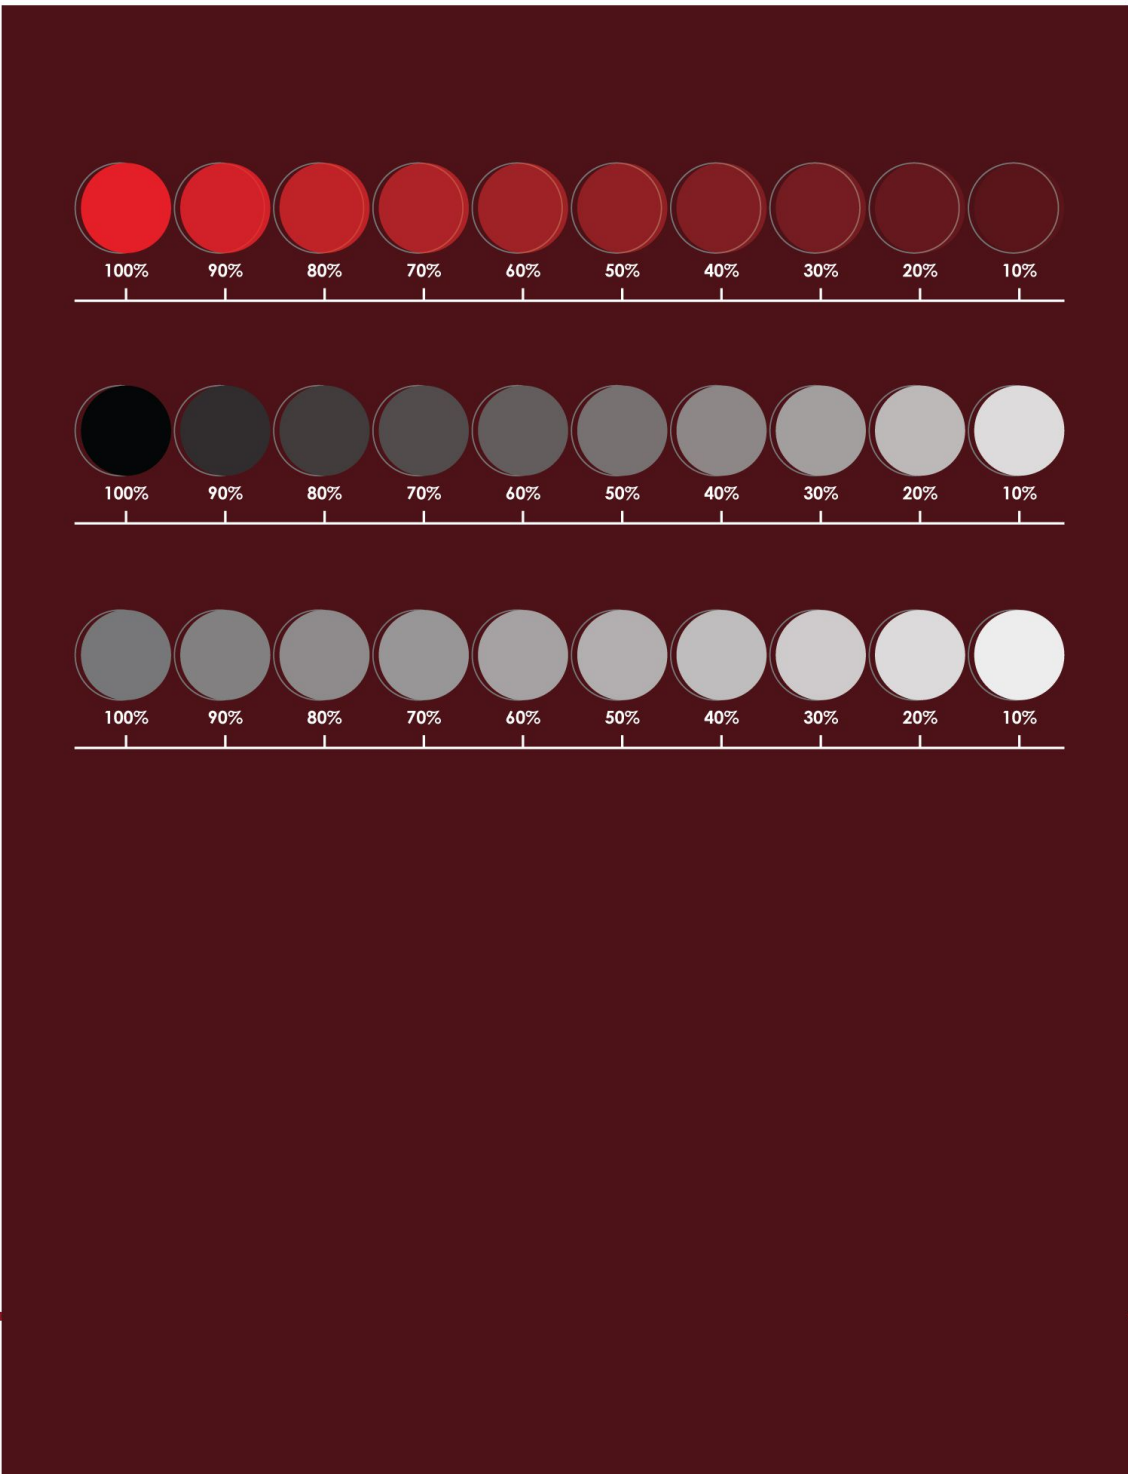

PANTONE
#777677

FOR WEB USE

R: 254 G: 203 B: 000

FOR PRINTING USE

C: 000 M: 012 Y: 100 K 000

INTRODUCTION

09

TYPOGRAPHY